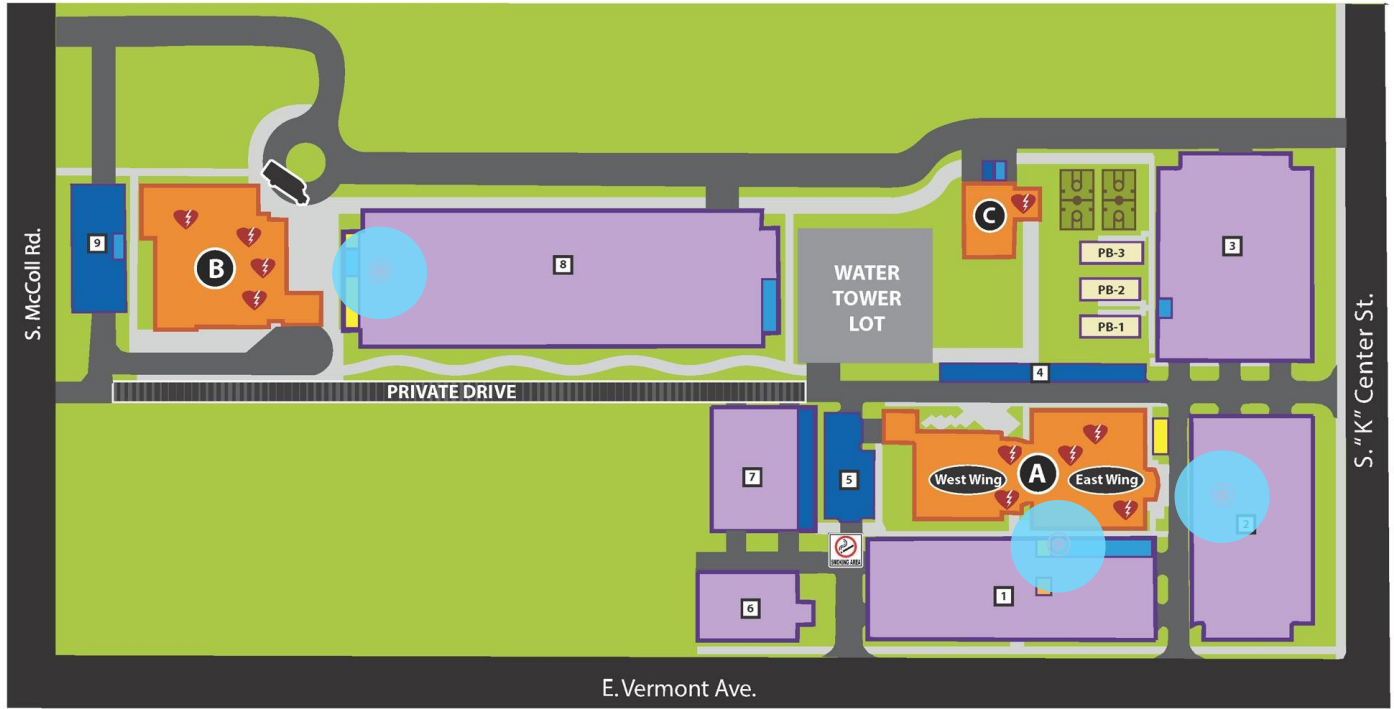

General Legend

- Portable Buildings
- AED Locations (Automated External Defibrillator) Available on all 4 floors
- Designated Smoking Area

Jag Express
Valley Metro Transit
1-800-574-8322